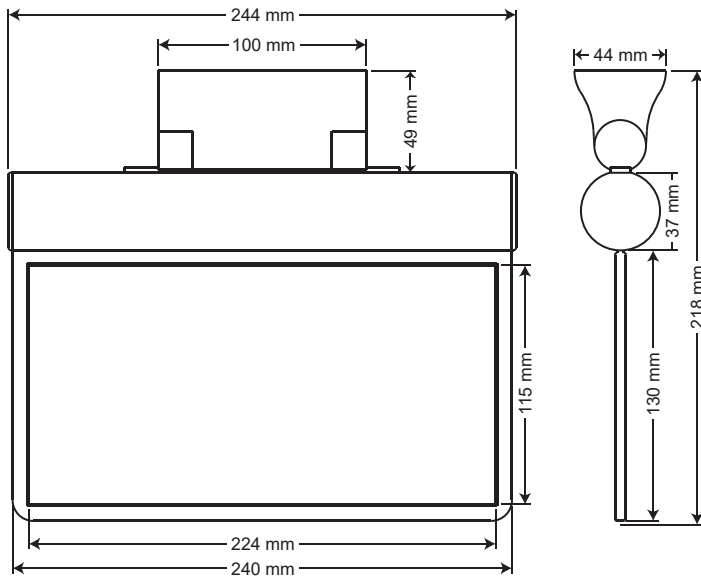

MODEL CODE	LIGHTING STYLE	MOUNTING STYLE	LAMP	LIGHT FACE	DURATION (minute)	DIMENSIONS (W-L-H)mm	WEIGHT	IP CLASS	ISOLATION CLASS	OPERATION TEMP	POWER CONSUMPTION	OPERATING VOLTAGE
SFS-24	Constant Light	Ceiling-Wall	6xF LED	Double Side	Emergency 180 m	38x240x169mm	0,450kg	40	I	-16/+45°	1,5w	220-240
SFS-30	Constant Light	Ceiling-Wall	6xF LED	Double Side	Emergency 180 m	38x300x201mm	0,550kg	40	I	-16/+45°	1,5w	220-240

DIMENSIONS

24 cm model
visible distance
22 meter

30 cm model
visible distance
28 meter