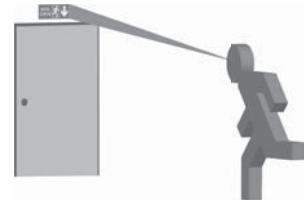

OPTIONS

- Continuous and emergency models.
- 1-3 hour emergency backup times.
- Optional flush mounting apparatus - Electrostatic powder white painted hair, easy assembly with spring.

SFS EMERGENCY GUIDANCE FIXTURE

MODEL CODE	LIGHTING STYLE	MOUNTING STYLE	LAMP	LIGHT FACE	DURATION (minute)	DIMENSIONS (W-L-H)mm	WEIGHT	IP CLASS	ISOLATION CLASS	OPERATION TEMP	POWER CONSUMPTION	OPERATING VOLTAGE
SFS-24	Constant Light	Ceiling-Wall	6xF LED	Double Side	Emergency 180 m	38x240x169mm	0,450kg	40	I	-16/+45°	1,5w	220-240
SFS-30	Constant Light	Ceiling-Wall	6xF LED	Double Side	Emergency 180 m	38x300x201mm	0,550kg	40	I	-16/+45°	1,5w	220-240

DIMENSIONS

24 cm model
visible distance
22 meter

30 cm model
visible distance
28 meter