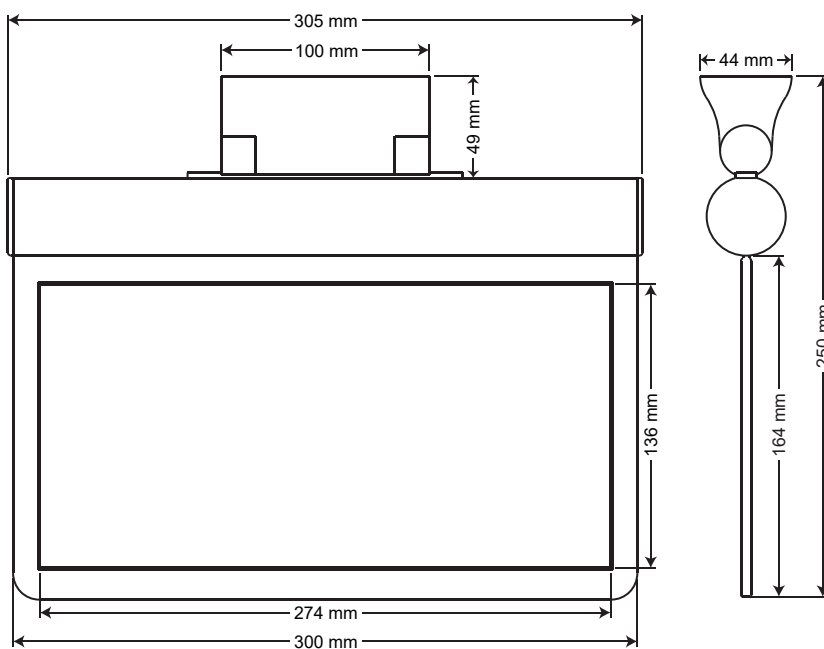

MODEL CODE	LIGHTING STYLE	MOUNTING STYLE	LAMP	LIGHT FACE	DURATION (minute)	DIMENSIONS (W-L-H)mm	WEIGHT	IP CLASS	ISOLATION CLASS	OPERATION TEMP	POWER CONSUMPTION	OPERATING VOLTAGE
SFS-24	Constant Light	Ceiling-Wall	6xF LED	Double Side	Emergency 180 m	38x240x169mm	0,450kg	40	I	-16/+45°	1,5w	220-240
SFS-30	Constant Light	Ceiling-Wall	6xF LED	Double Side	Emergency 180 m	38x300x201mm	0,550kg	40	I	-16/+45°	1,5w	220-240

DIMENSIONS

24 cm model
visible distance
22 meter

30 cm model
visible distance
28 meter