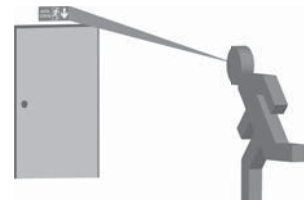

OPTIONS

- Continuous and emergency models.
- 1-3 hour emergency backup times.
- Optional flush mounting apparatus - Electrostatic powder white painted hair, easy assembly with spring.

SFS EMERGENCY GUIDANCE FIXTURE

MODEL CODE	LIGHTING STYLE	MOUNTING STYLE	LAMP	LIGHT FACE	DURATION (minute)	DIMENSIONS (W-L-H)mm	WEIGHT	IP CLASS	ISOLATION CLASS	OPERATION TEMP	POWER CONSUMPTION	OPERATING VOLTAGE
SFS-24	Constant Light	Ceiling-Wall	6xF LED	Double Side	Emergency 180 m	38x240x169mm	0,450kg	40	I	-16/+45°	1,5w	220-240
SFS-30	Constant Light	Ceiling-Wall	6xF LED	Double Side	Emergency 180 m	38x300x201mm	0,550kg	40	I	-16/+45°	1,5w	220-240

DIMENSIONS

24 cm model
visible distance
22 meter

30 cm model
visible distance
28 meter